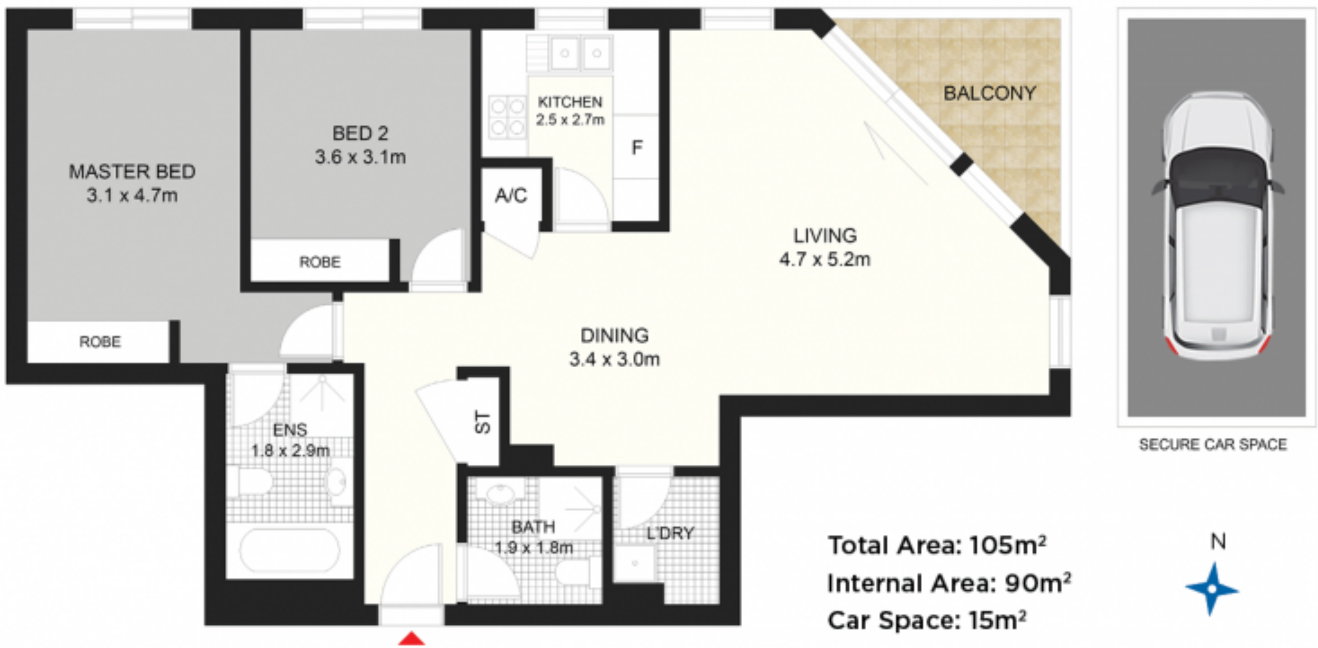

Joseph Fairchild
0425 945 888

170/365 Kent St, Sydney NSW 2000

metro realty

Whilst every attempt has been made to ensure the accuracy of the floorplan, measurements are approximate and no responsibility is taken for any error, omission or misstatement. The plan is for illustrative purposes only and should be treated as such by any potential purchaser.