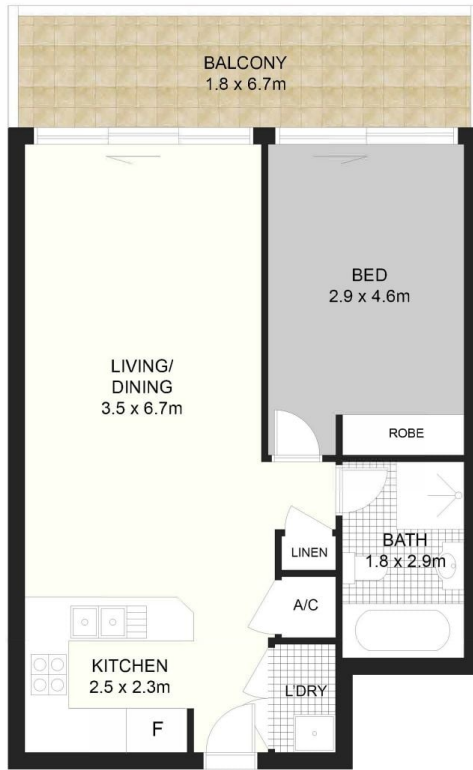

38/569 George Street Sydney NSW 2000

metro realty™

Dimensions are approximate. All information contained is gathered from sources we believe to be reliable. However we cannot guarantee its accuracy and interested persons should rely on their own enquiries.