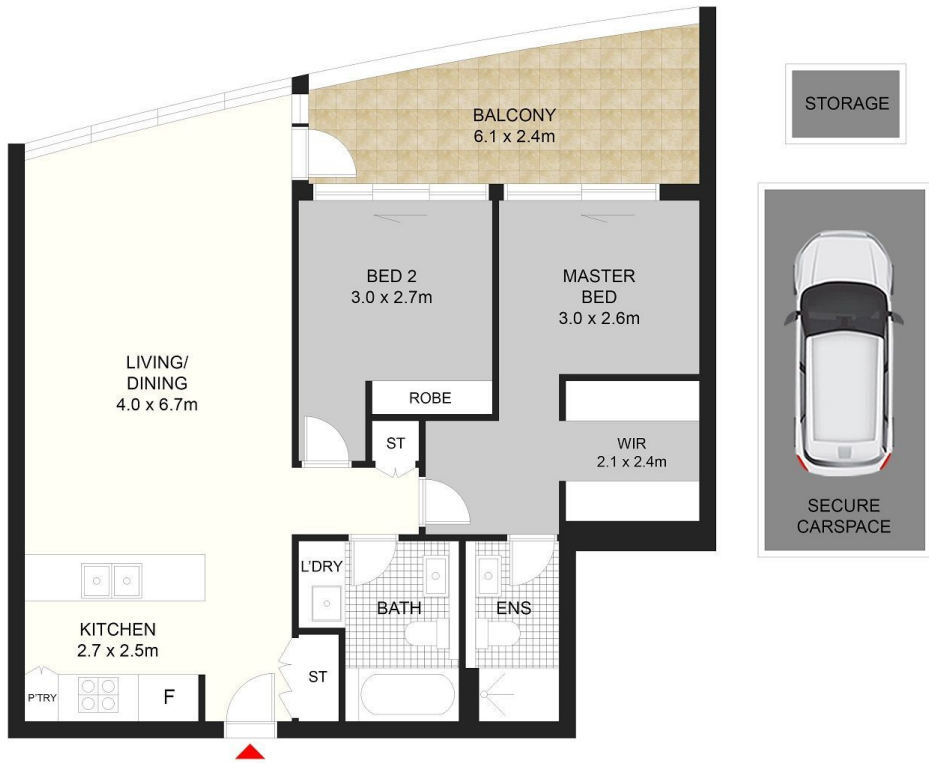

Teejay Seo
0401 295 604

1210/1 AUSTRALIA AVENUE, OLYMPIC PARK, NSW 2127

metro realty™

Dimensions are approximate. All information contained is gathered from sources we believe to be reliable. However we cannot guarantee its accuracy and interested persons should rely on their own enquiries.