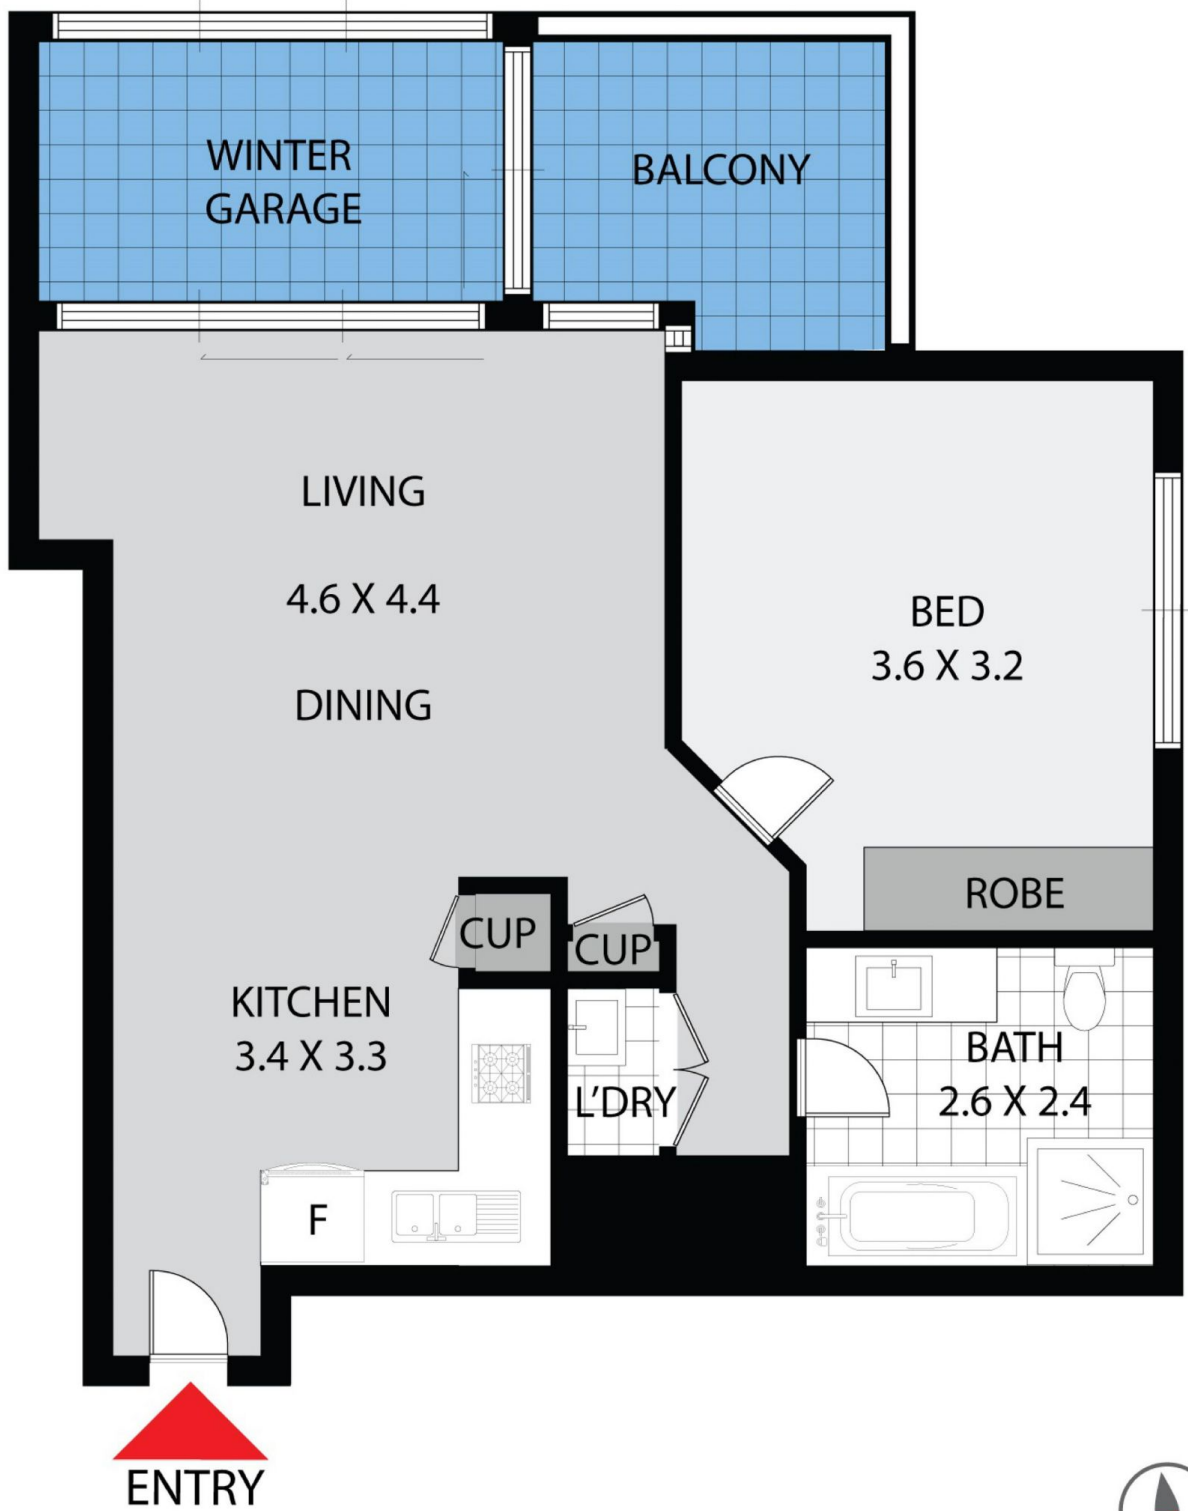

2904/91 Liverpool St Sydney NSW

1 1

Welcome to 2904 of World Tower!

Perched on level 29 of the highly sought-out World Tower, you won't miss a beat living or investing here! Defined by abundant natural light and views over the hustle and bustle of Southern CBD, this modern apartment offers the ultimate city living.

- ? Open plan living/dining
- ? Freshly painted throughout
- ? Enclosed balcony and outdoor balcony
- ? Modern kitchen with stone benchtops, ample cupboard space and gas cooking
- ? Kings-sized bedroom with Darling Harbour views!

Type : Apartment
Price : \$ 763,000
Land Size : 67 sqm
View : <https://www.metrorealty.com.au/6421383>

Joseph Fairchild
0425 945 888

[For full version visit the website](https://www.metrorealty.com.au)

METRO REALTY 2904/91 Liverpool St Sydney

NOT TO SCALE , ALL MEASUREMENTS ARE APPROXIMATE METRES , DRAWN FOR PRESENTATION PURPOSES ONLY
 DISCLAIMER: While care has been taken in the preparation of these particulars, no responsibility is accepted for the accuracy of the whole or any part and interested persons are advised to make their own enquiries and satisfy themselves in all respects.